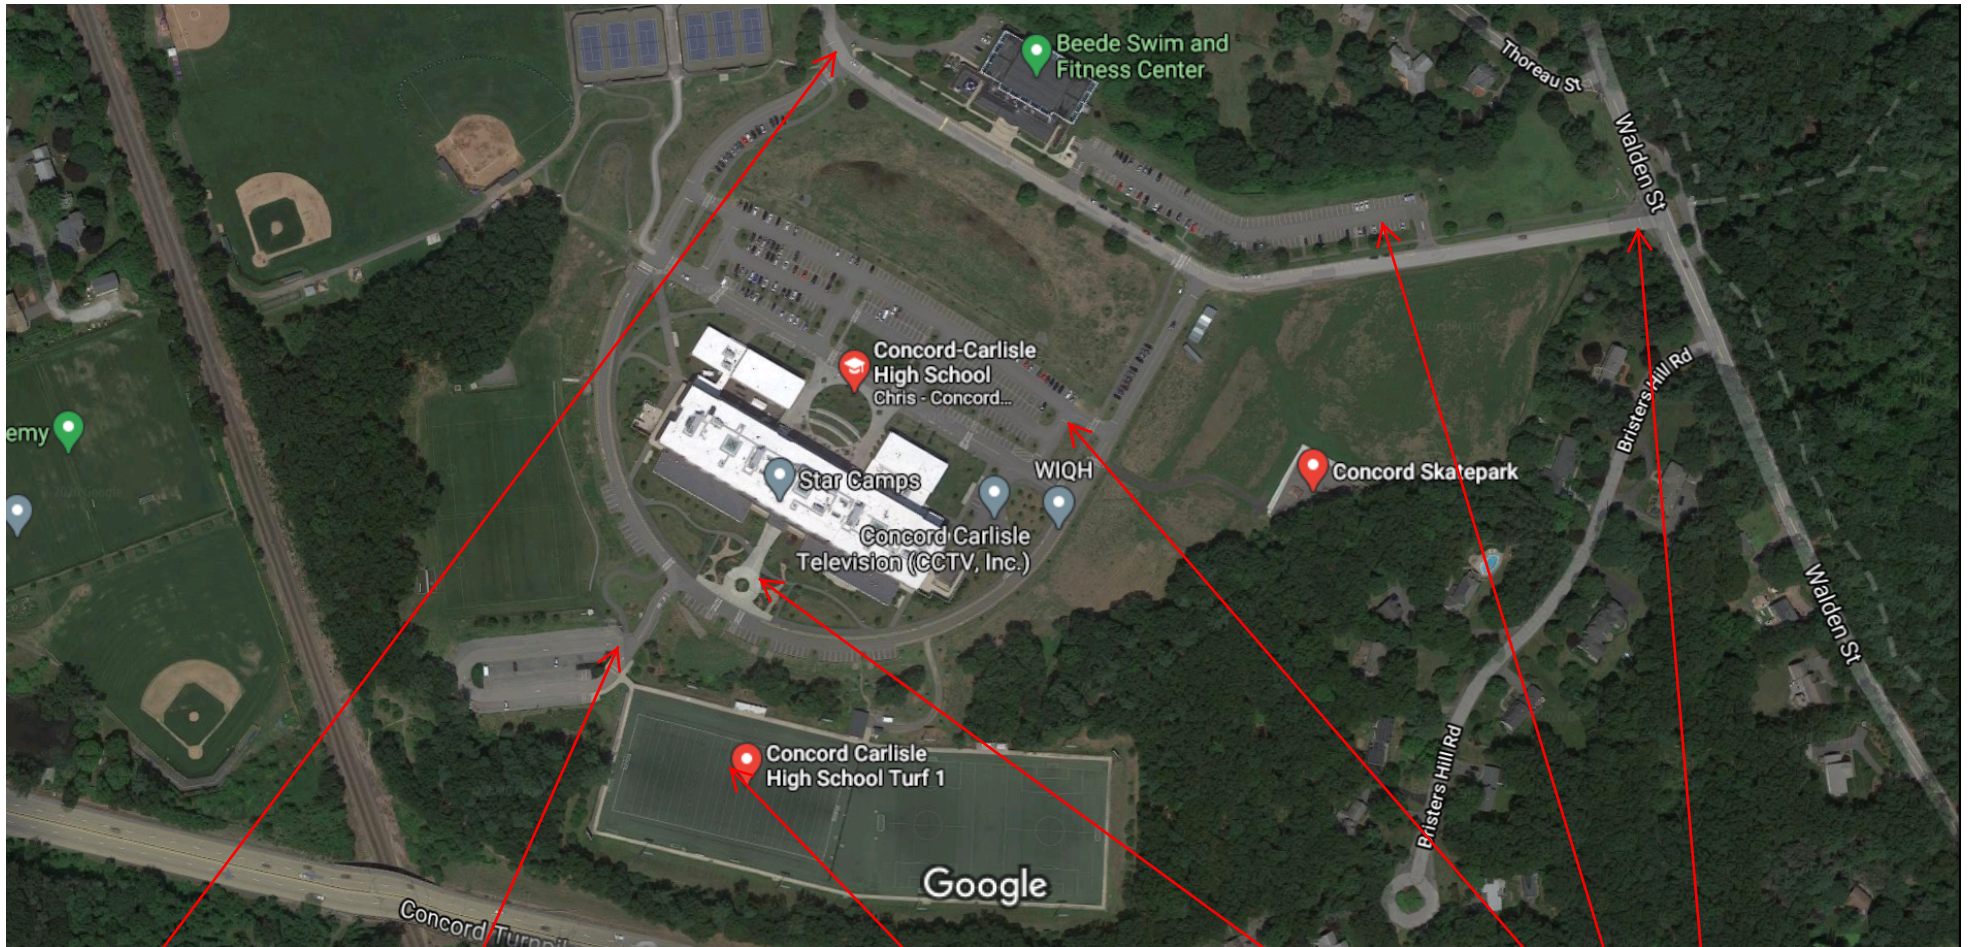

2020 Concord Annual Town Meeting location - Doug White Fields at Concord Carlisle Regional High School, 500 Walden Street

Exit only

Entrance only

Parking lots

Voter check-in

Restricted Parking: handicap and town staff only

Location of town meeting: Doug White Memorial Field