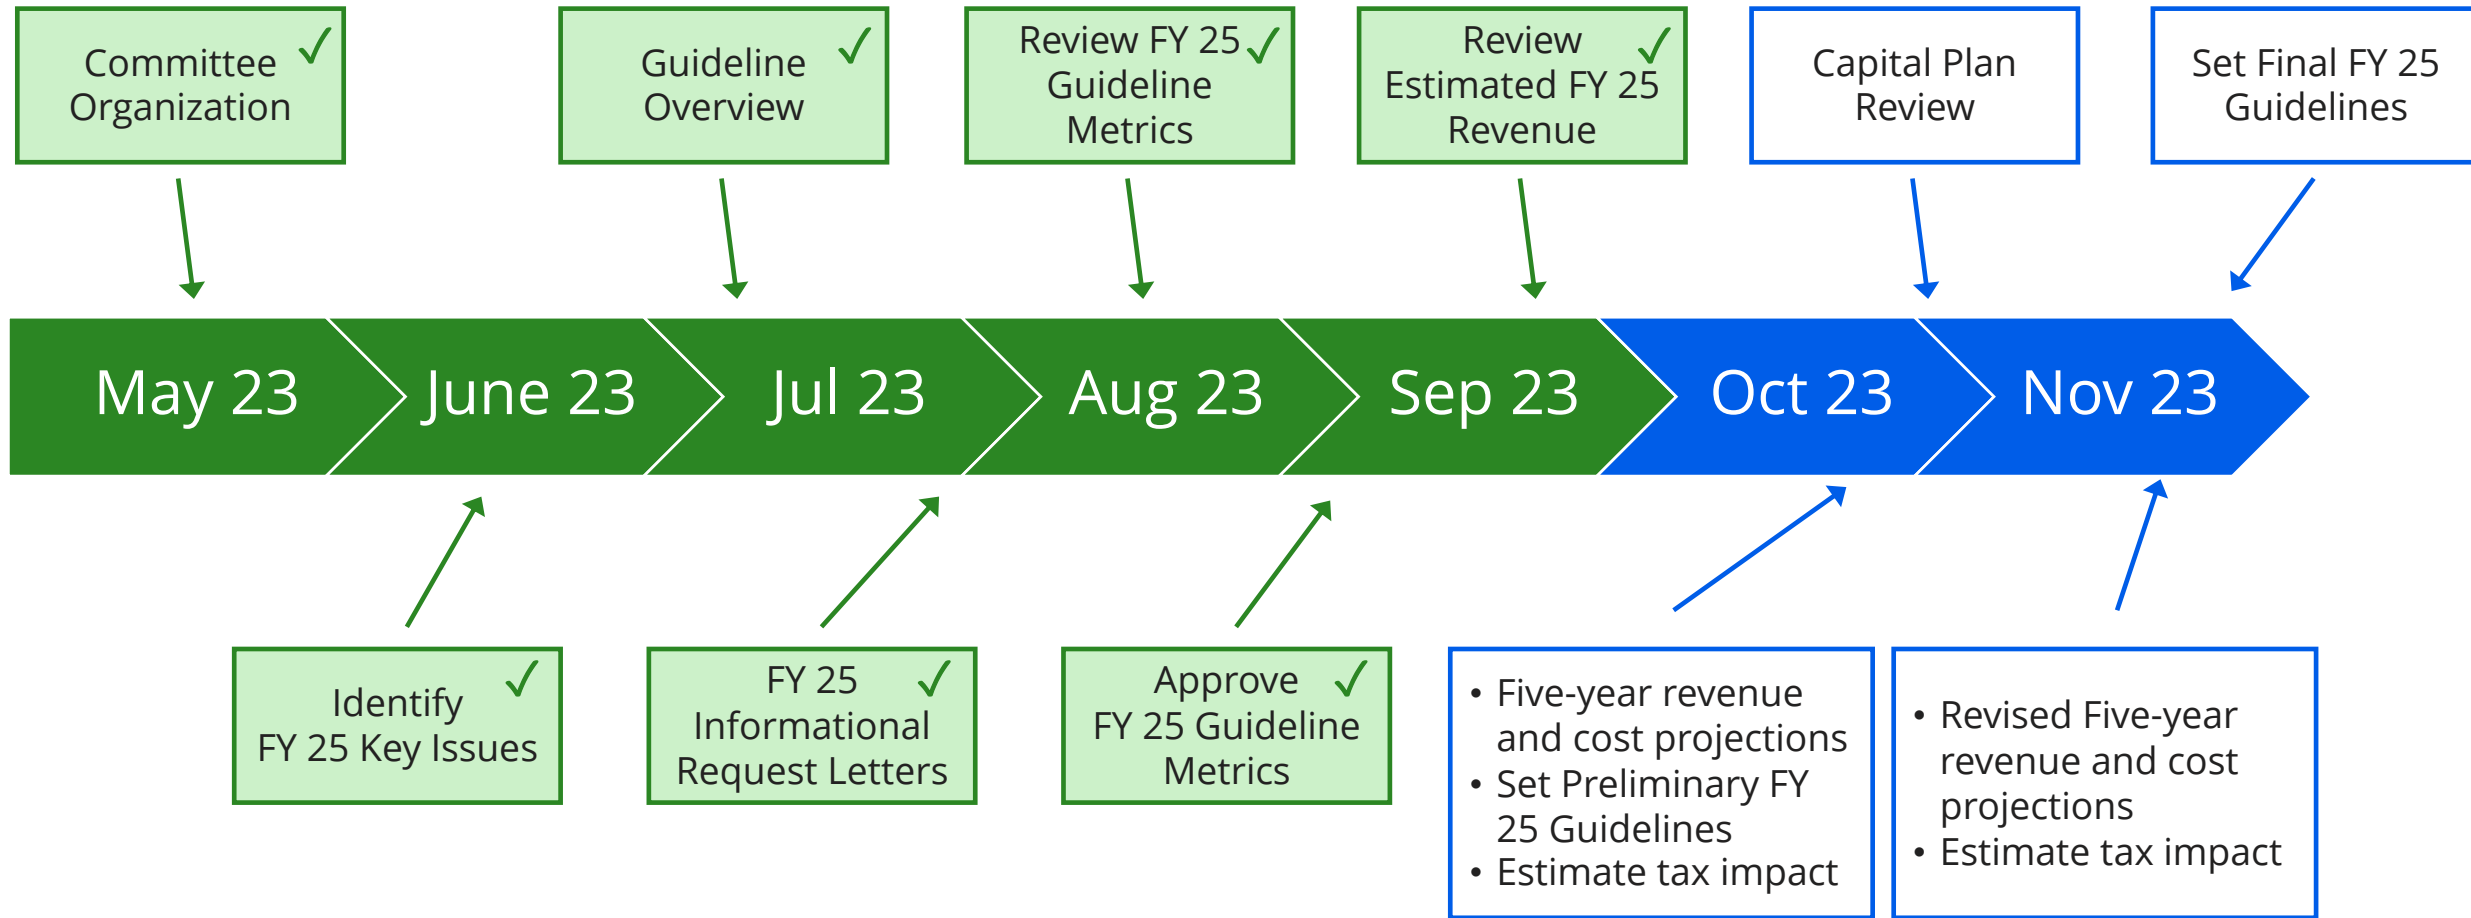

A photograph of a wooden bridge with a stone abutment and a statue on top, set against a background of trees. The bridge is made of light-colored wood and has a curved railing. The stone abutment is on the right side, and a statue is perched on top of it. The background shows a line of trees with green and yellow leaves, suggesting an autumn setting. The overall scene is bright and clear.

Finance Committee

2023-2024 Roadmap

September 30, 2023

Finance Committee Roadmap, May 23 – Nov 23

✓ Completed

Finance Committee Roadmap, Dec 23 – Apr 24