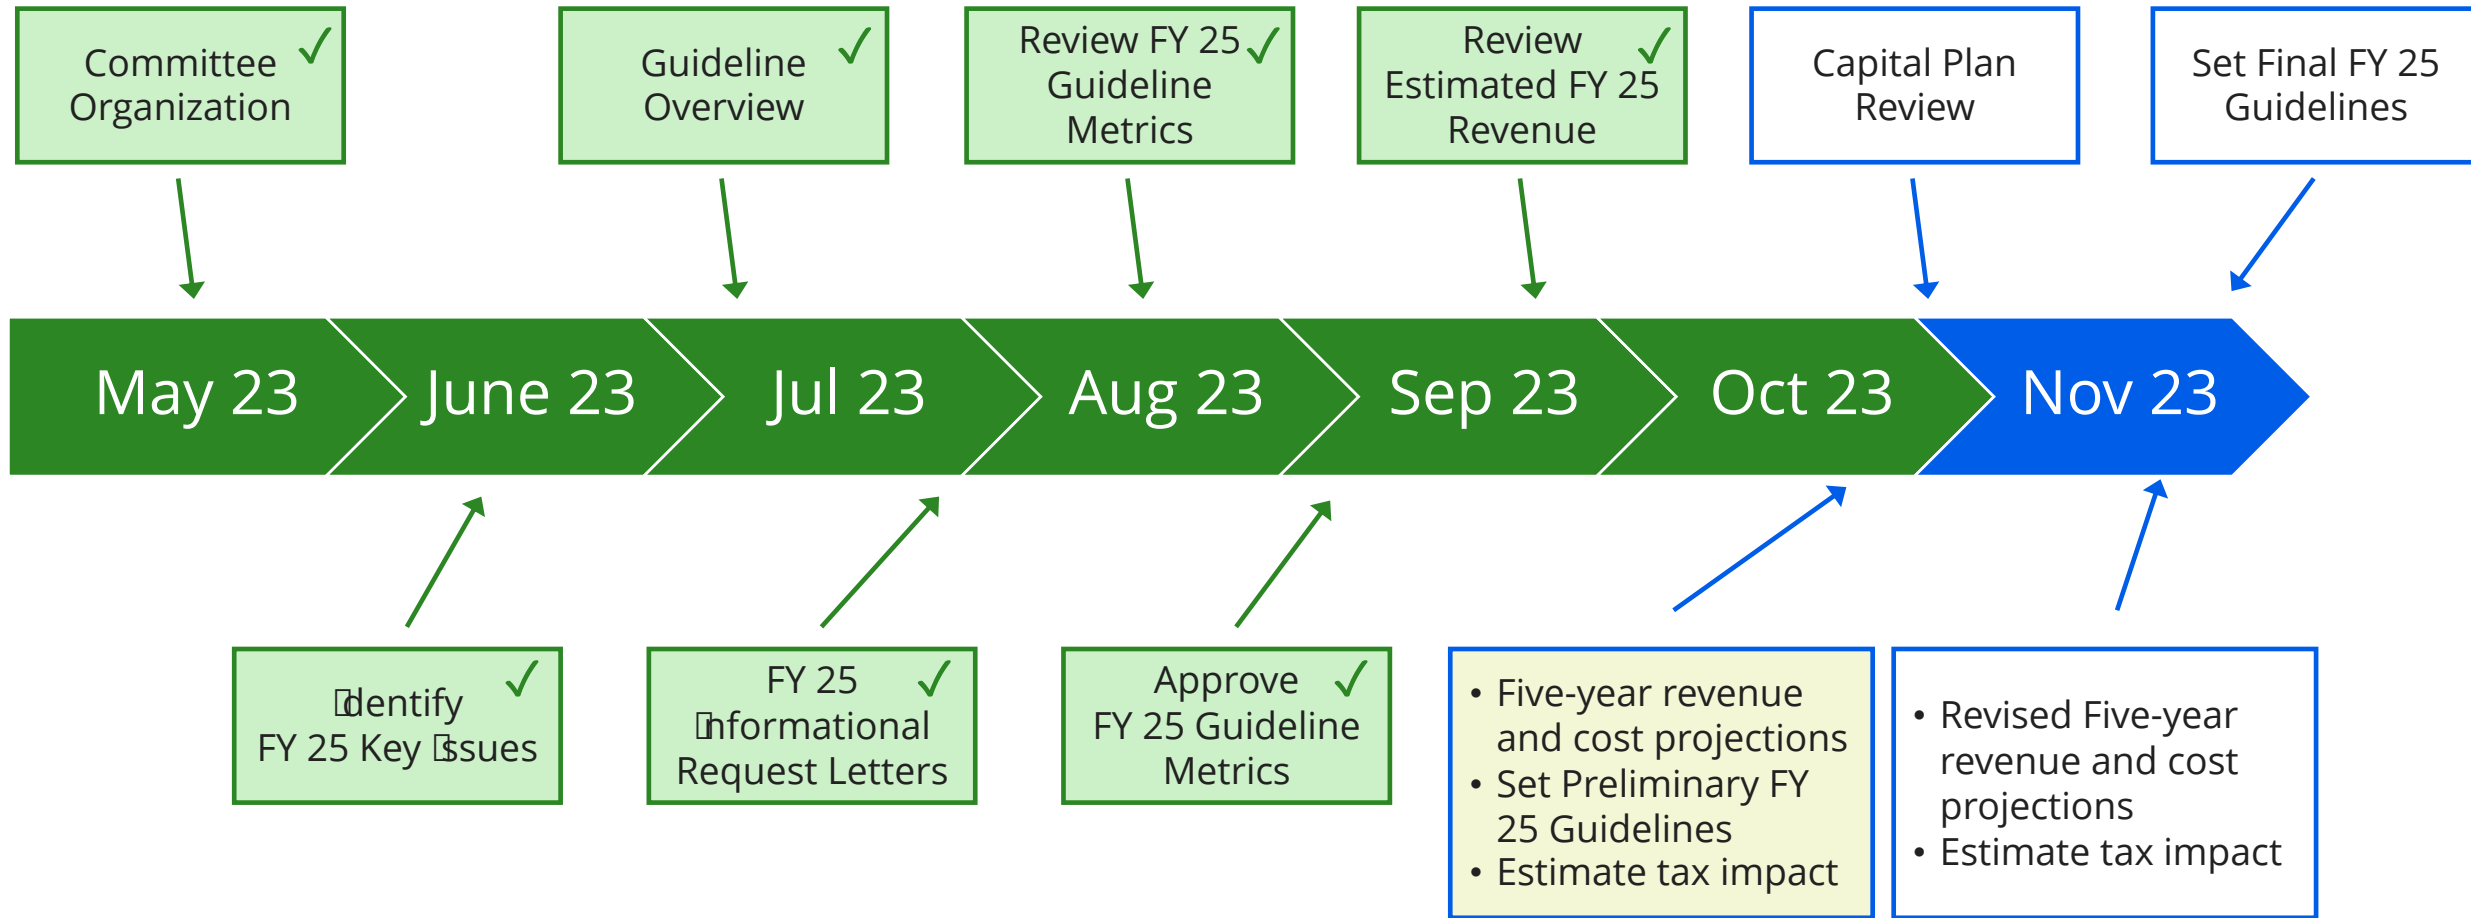

Finance Committee Roadmap, May 23 – Nov 23

✓ Completed
 Delayed/Not Completed