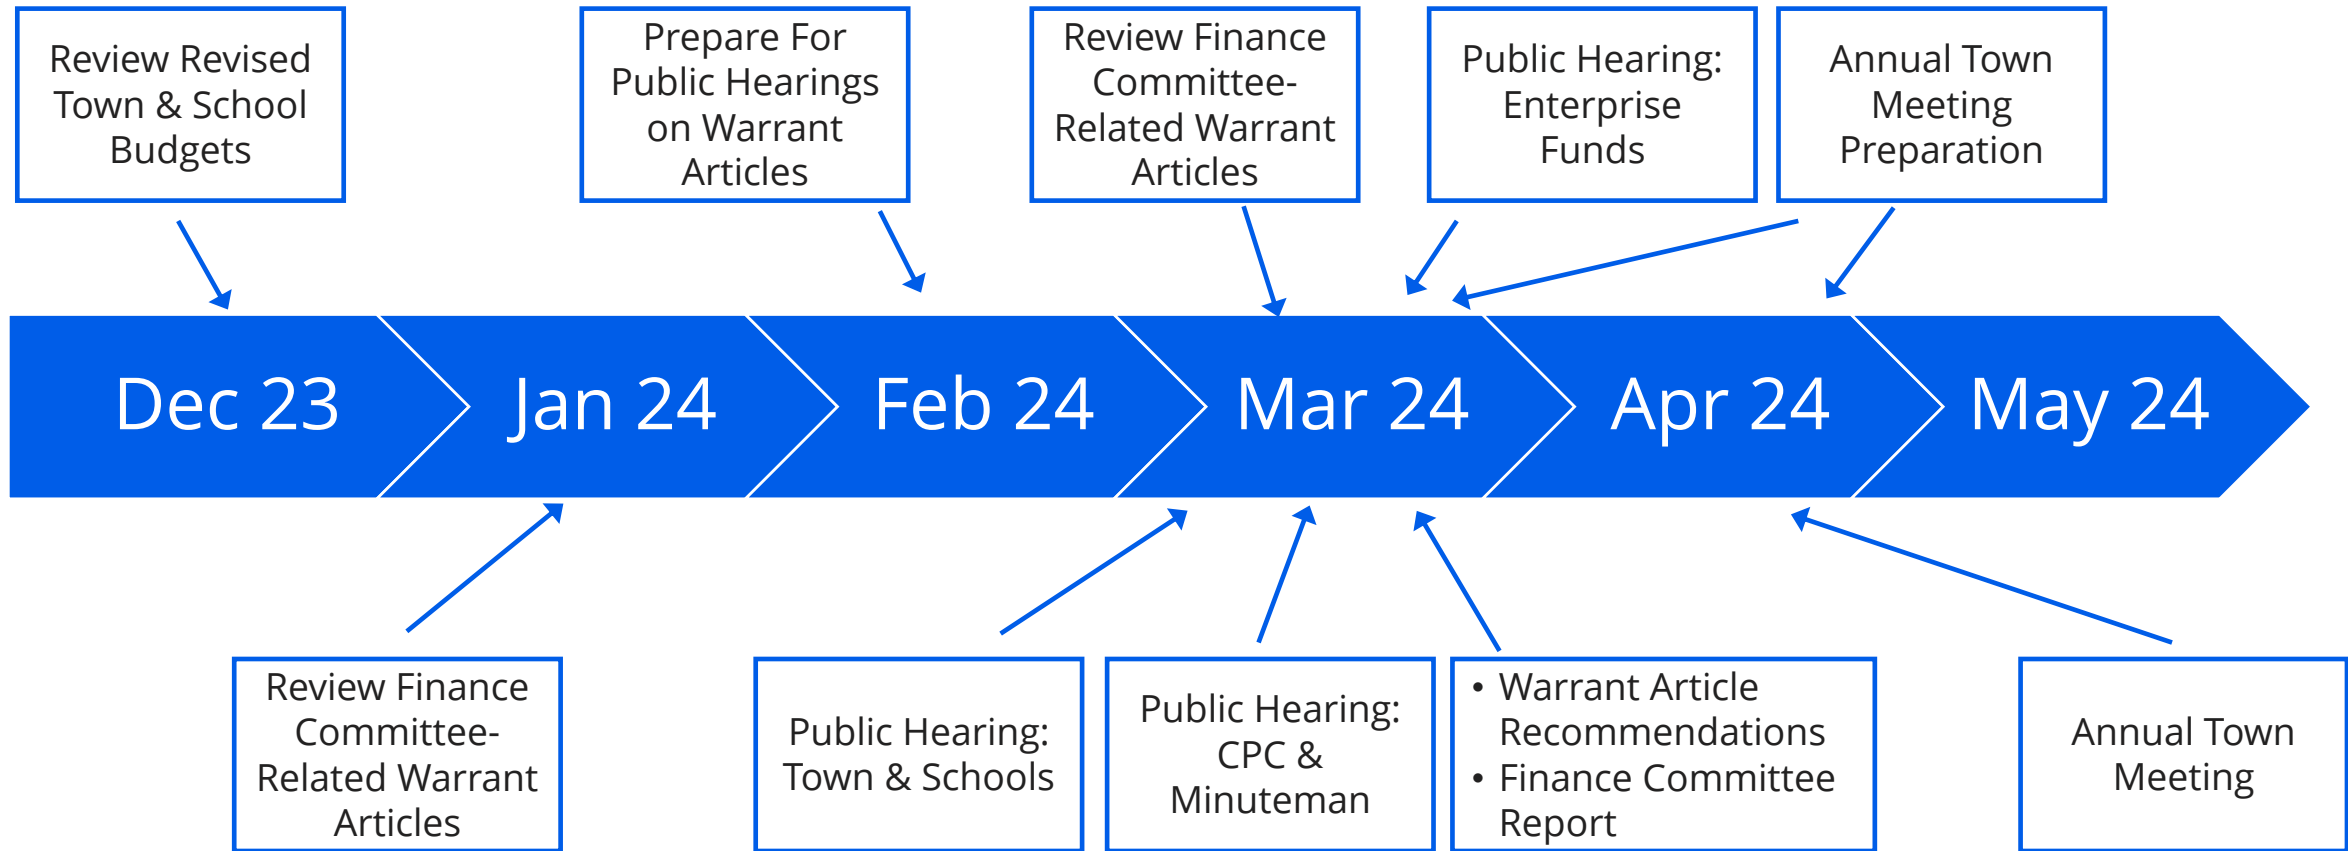

Finance Committee Roadmap, Dec 23 – Apr 24

✓ Completed