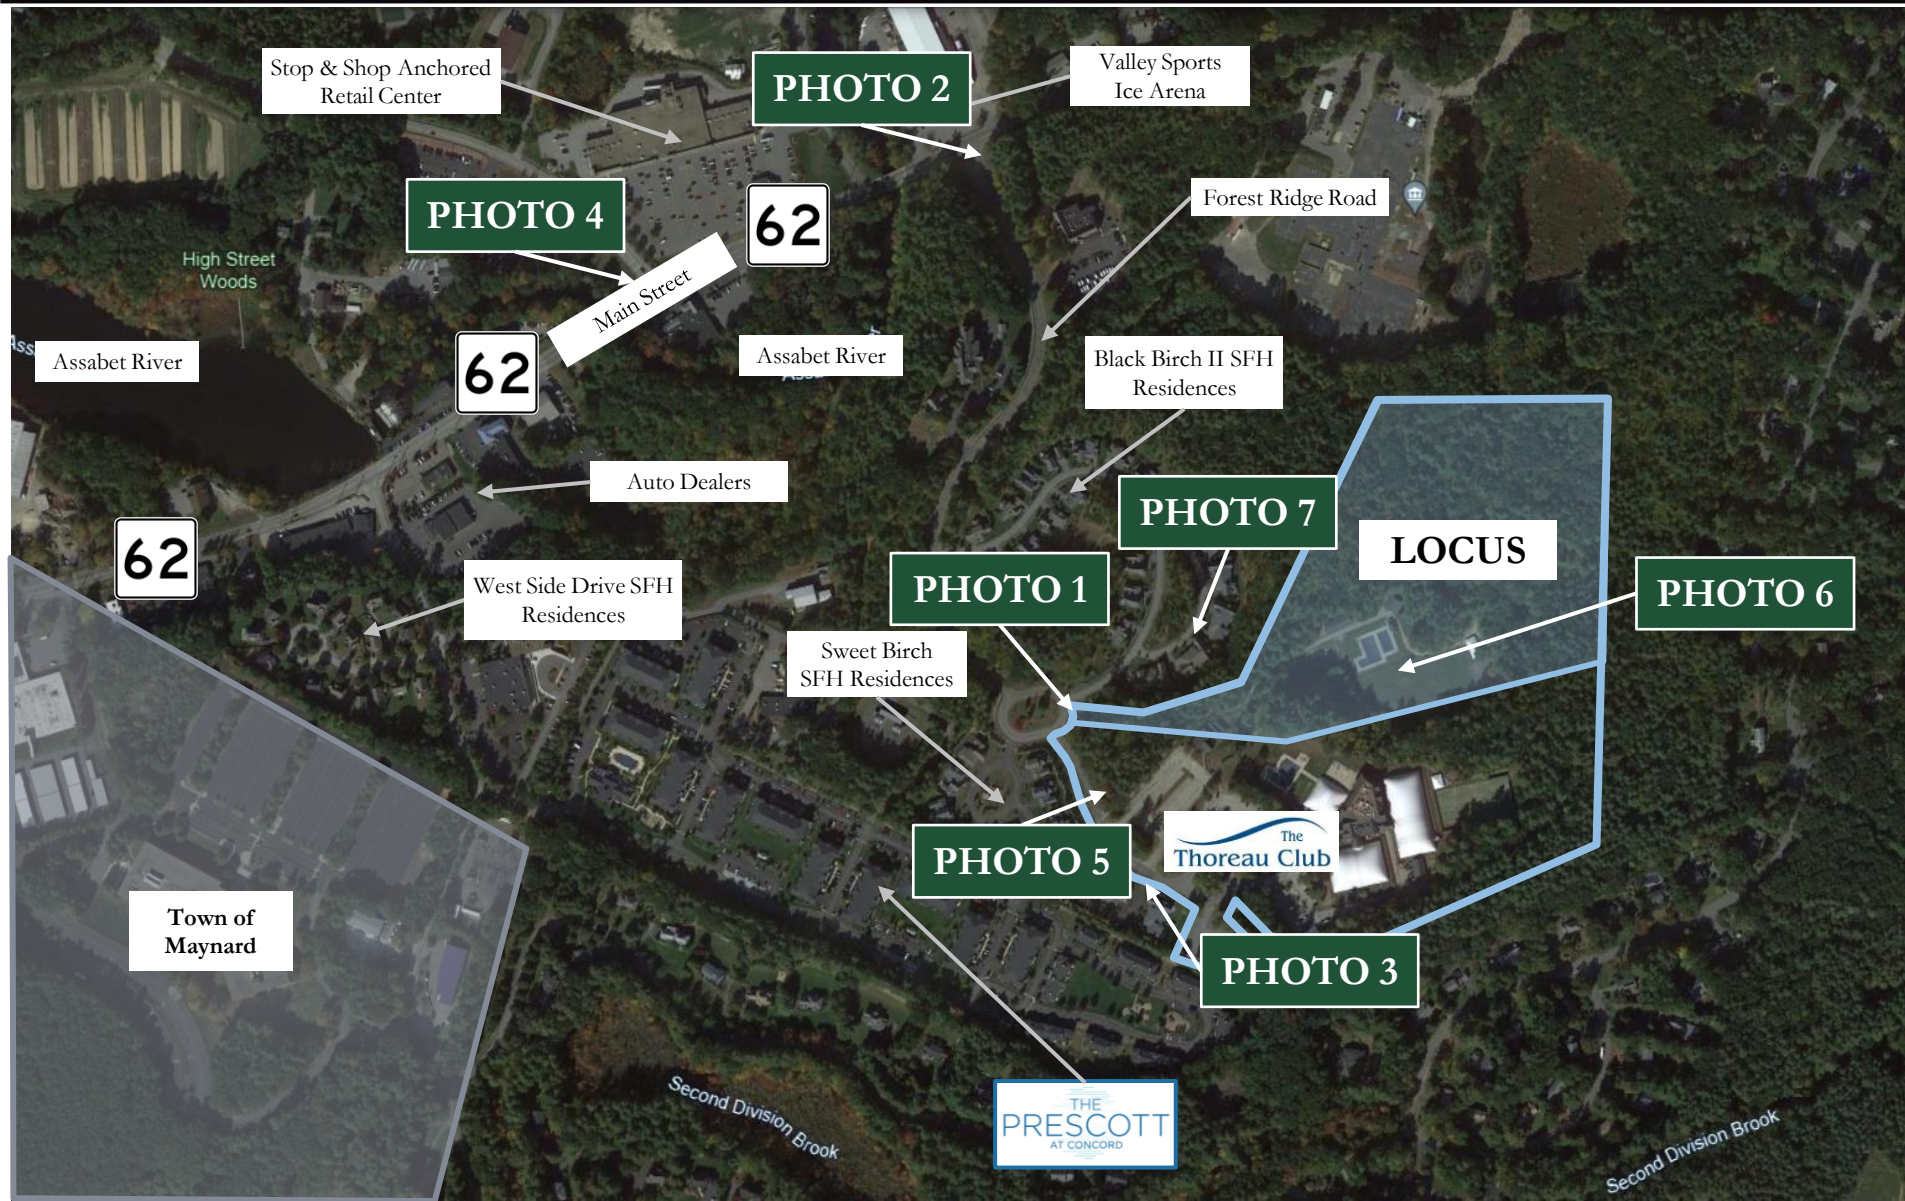

## **B. Site Aerial and Photographs**

Attached hereto below is an aerial overview of the Site and its surrounding areas, accompanied by a sequence of photographs.

# LOCUS AERIAL OVERVIEW

## PHOTO 1

View from Second Rotary Connecting Forest Ridge Road to Sweet Birch SFH Residences, The Subject Property, and The Thoreau Club

**PHOTO 2**

View from Main Street (Route 62) and Forest Ridge Road  
Intersection Leading to Subject Property

## PHOTO 3

View from Forest Ridge Road Intersection with Sweet Birch Lane  
Leading Into The Thoreau Club