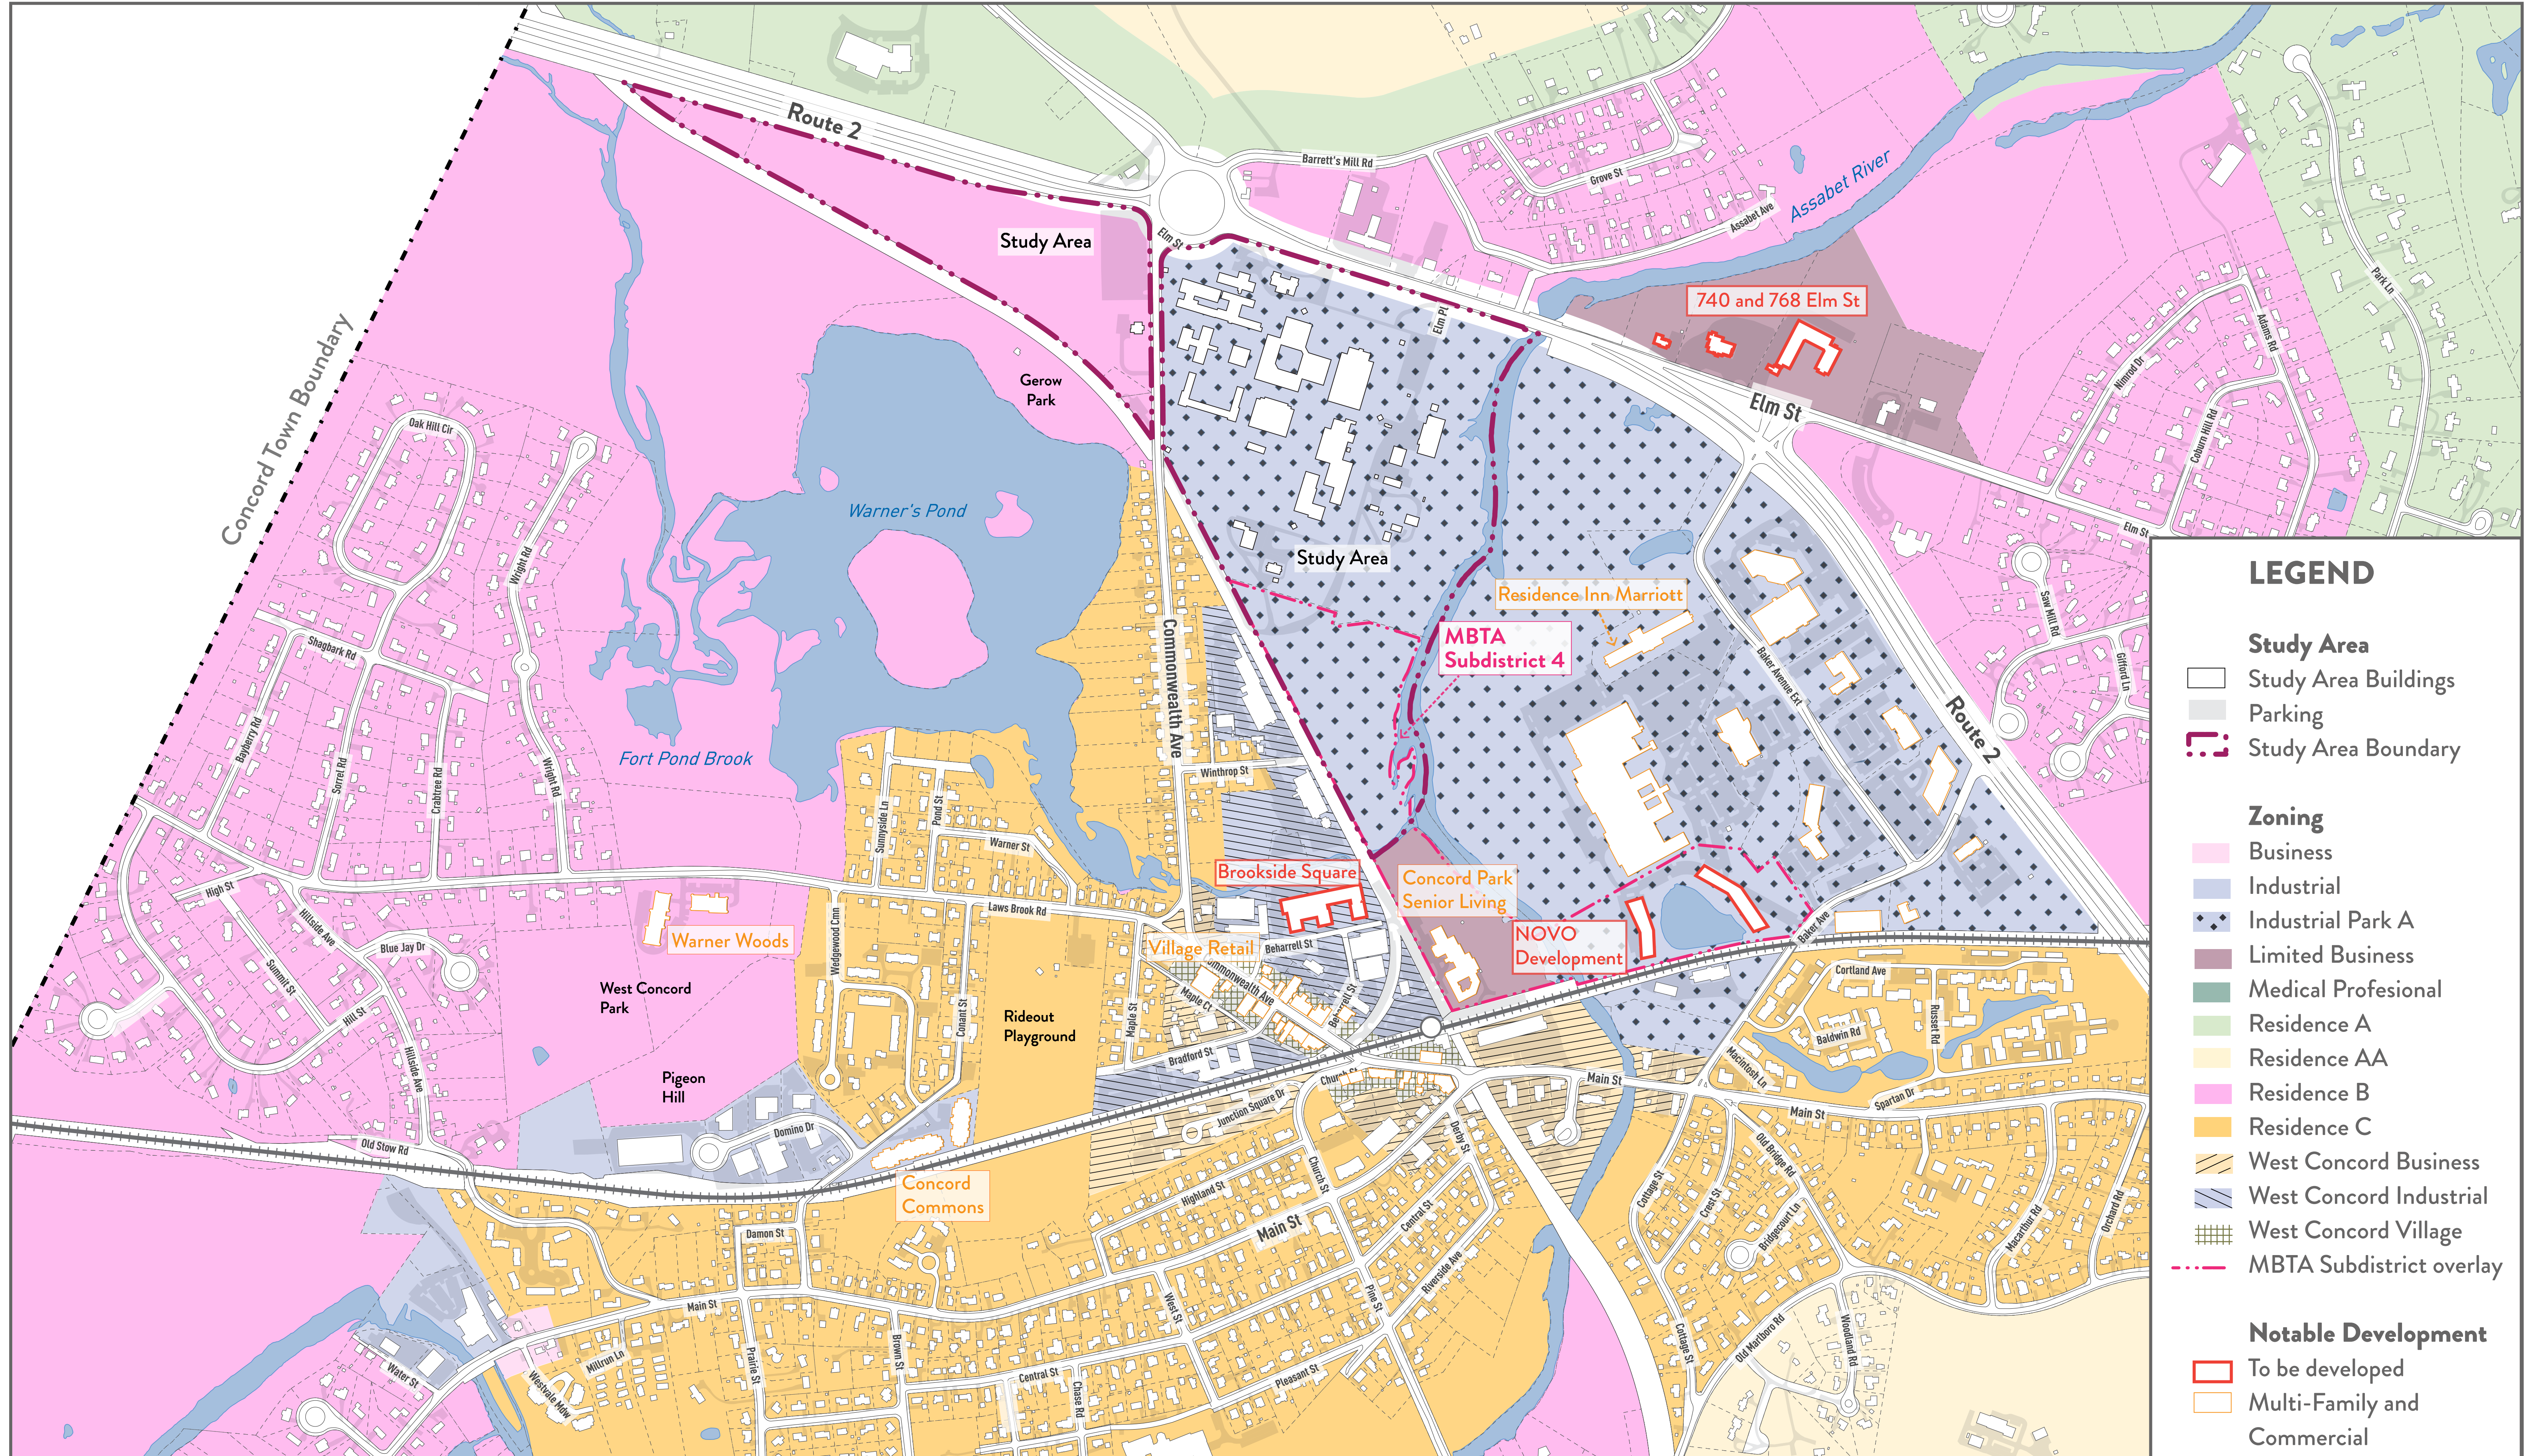

LAND USE AND ZONING

Concord MCI

LEGEND

- Study Area**
- Study Area Buildings
 - Parking
 - Study Area Boundary

- Zoning**
- Business
 - Industrial
 - Industrial Park A
 - Limited Business
 - Medical Professional
 - Residence A
 - Residence AA
 - Residence B
 - Residence C
 - West Concord Business
 - West Concord Industrial
 - West Concord Village
 - MBTA Subdistrict overlay

- Notable Development**
- To be developed
 - Multi-Family and Commercial