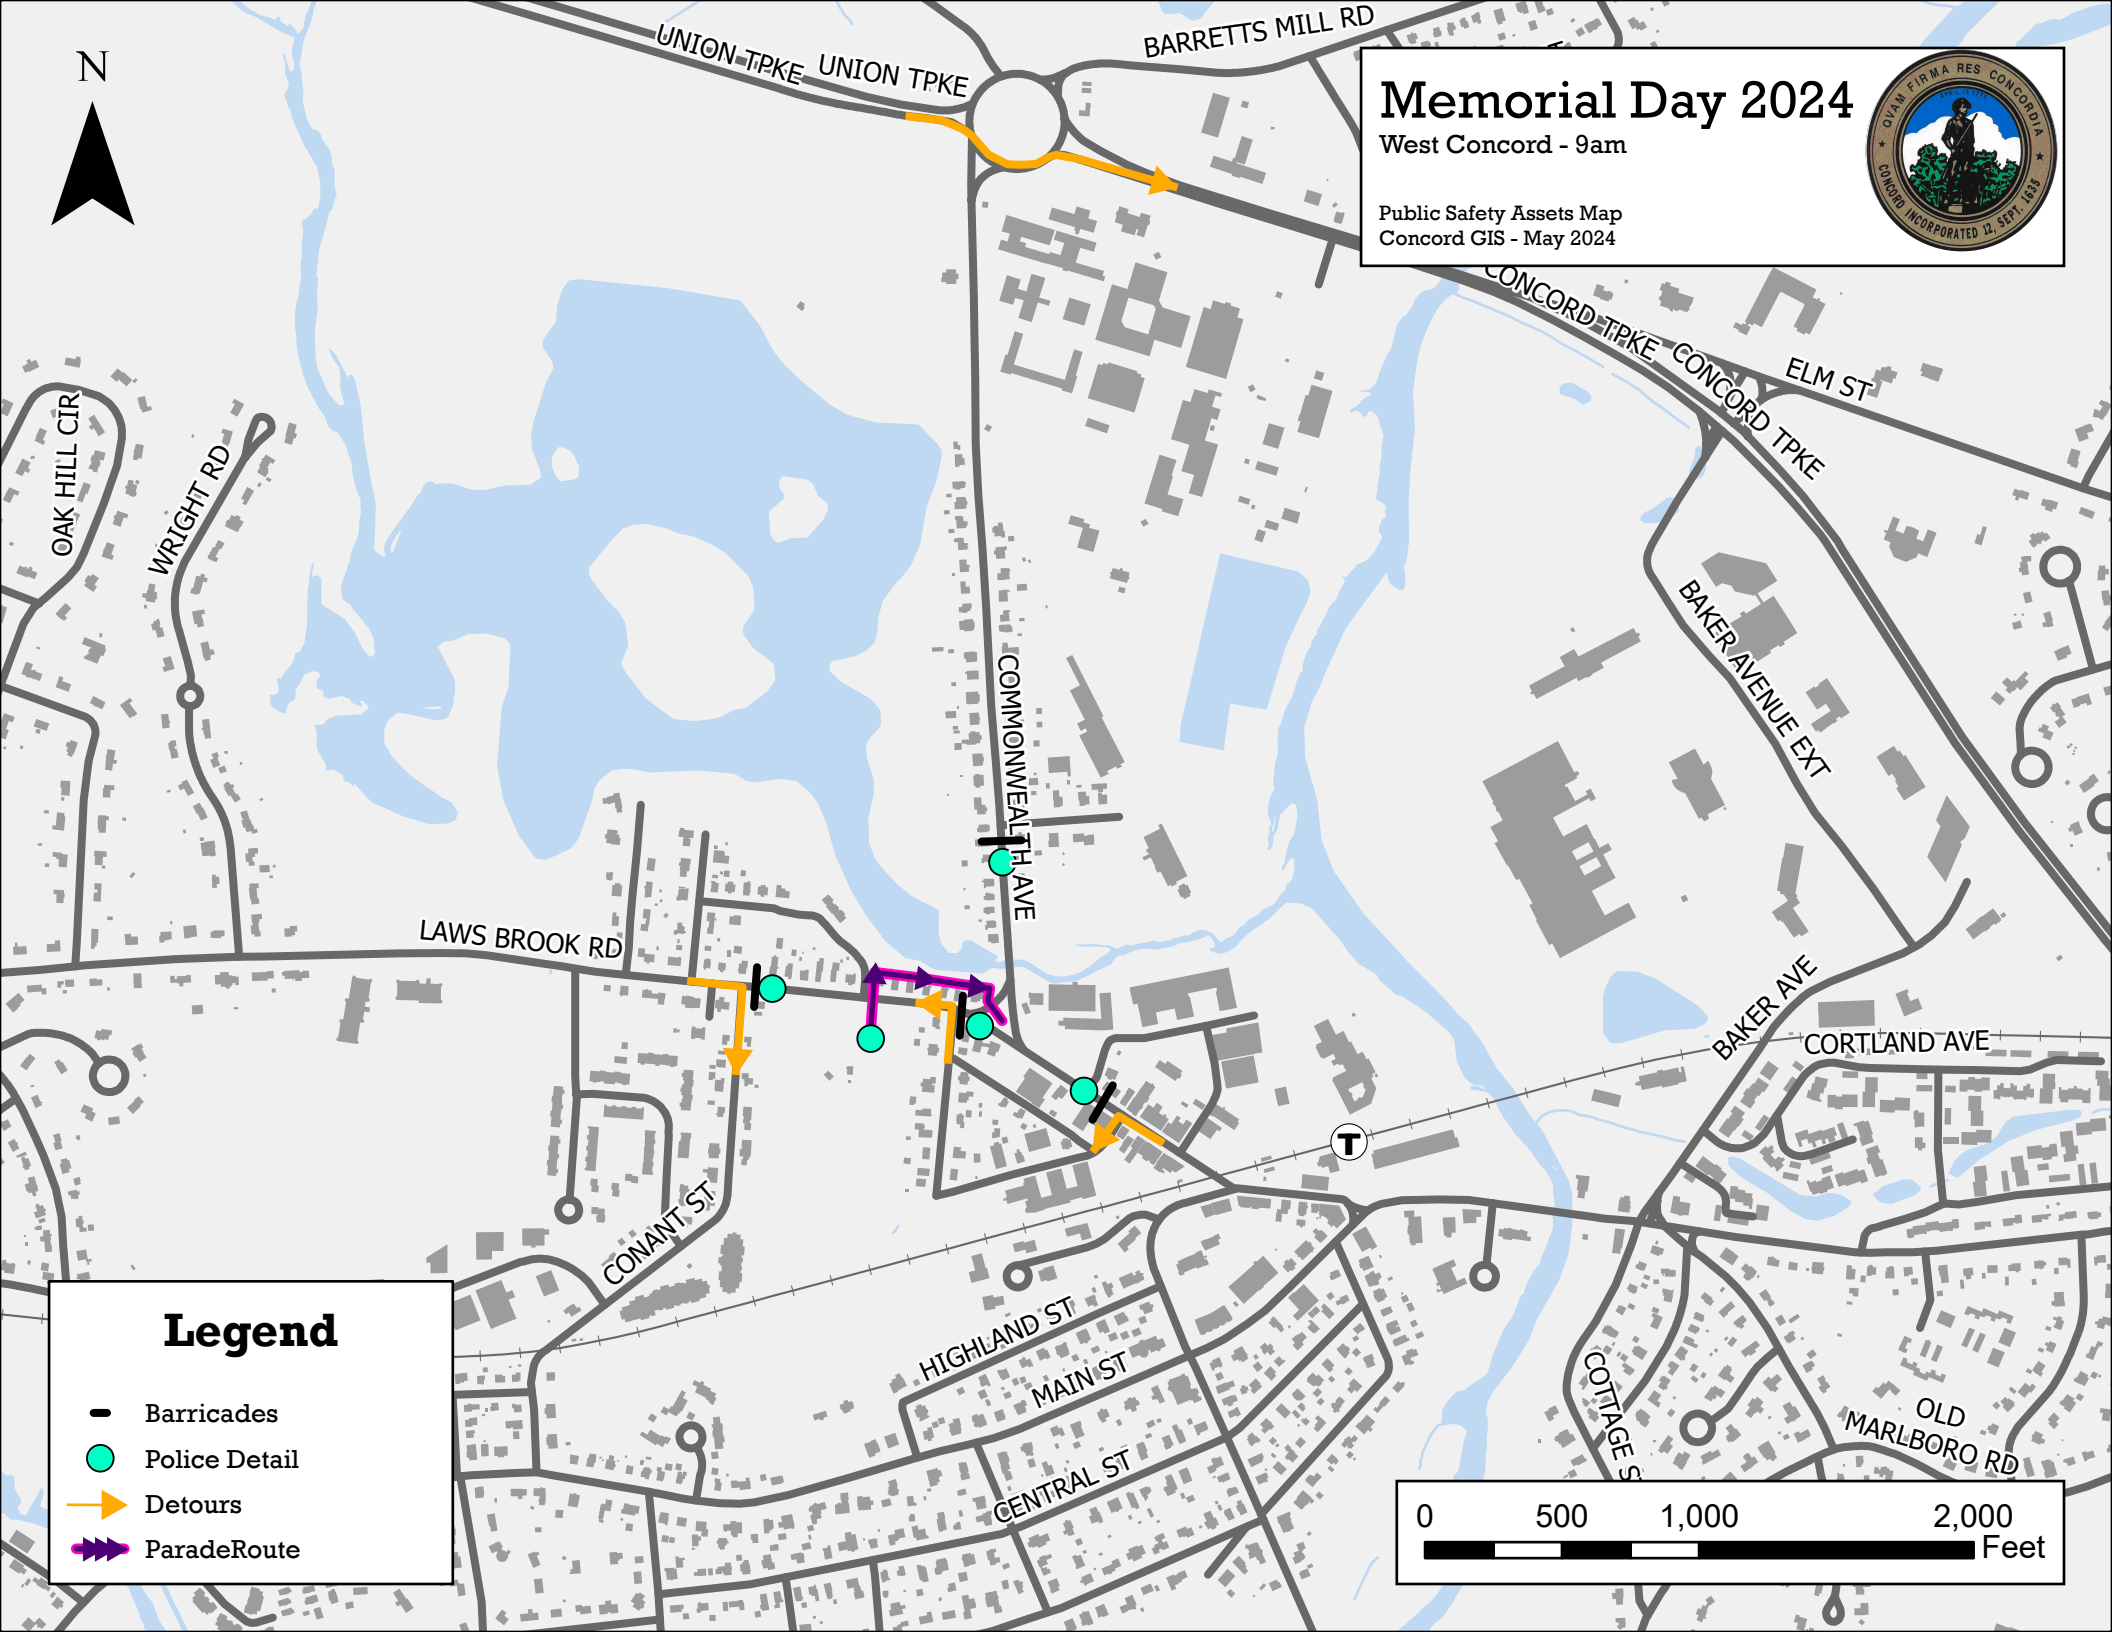

Memorial Day 2024

West Concord - 9am

Public Safety Assets Map
Concord GIS - May 2024

Legend

-  Barricades
-  Police Detail
-  Detours
-  ParadeRoute