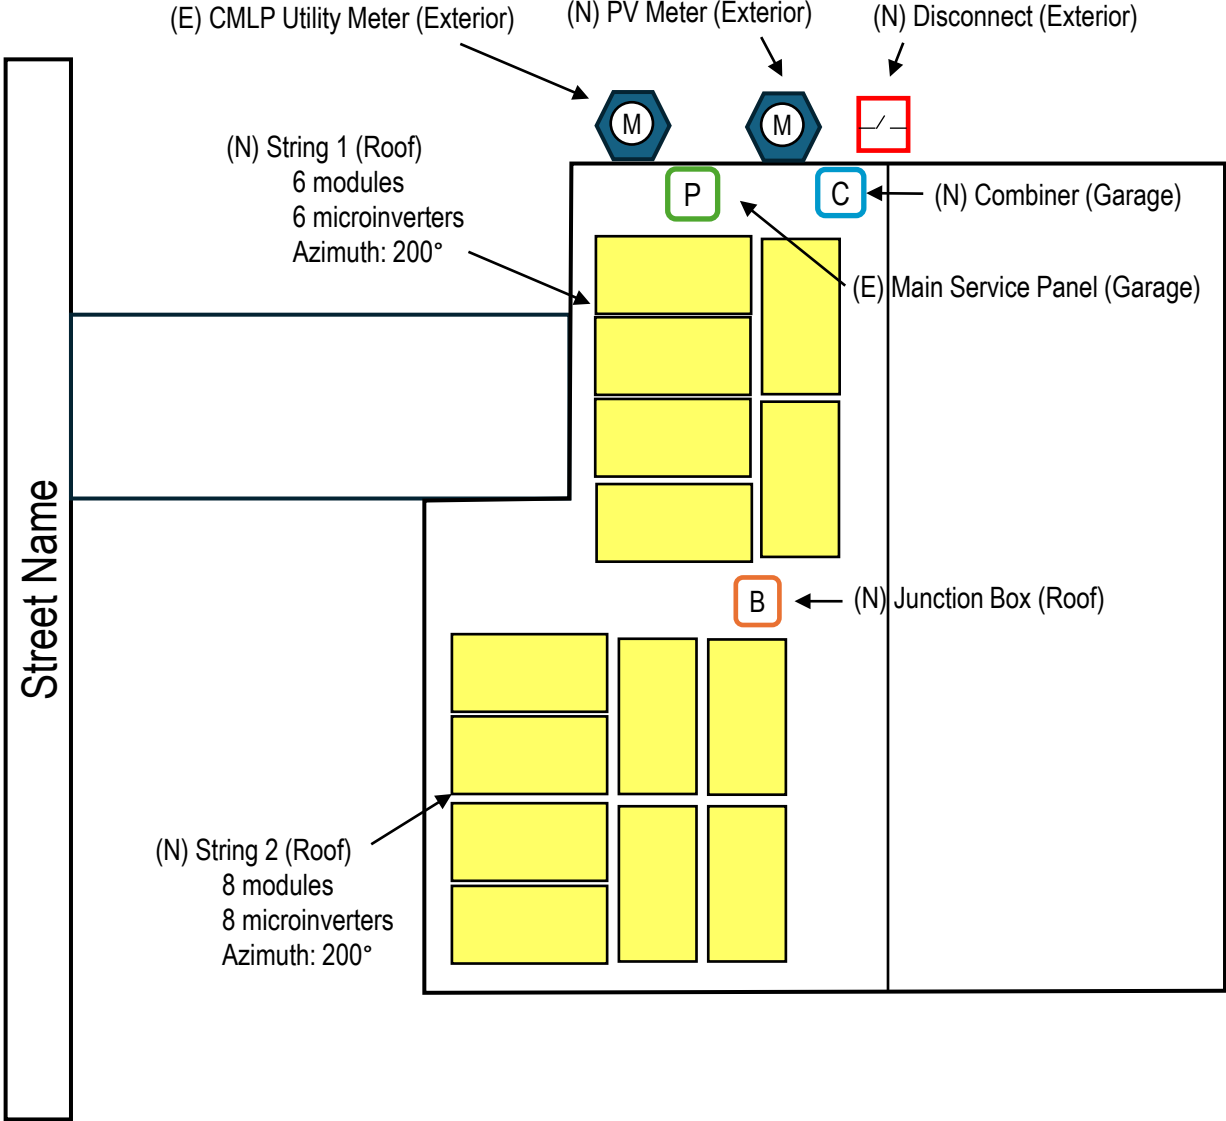

# Sample Site Plan: Residential Solar-Only Array

## Legend

-  Meter
-  Disconnect
-  Junction Box
-  Service Panel
-  Combiner
- (E) Existing Equipment
- (N) New Equipment