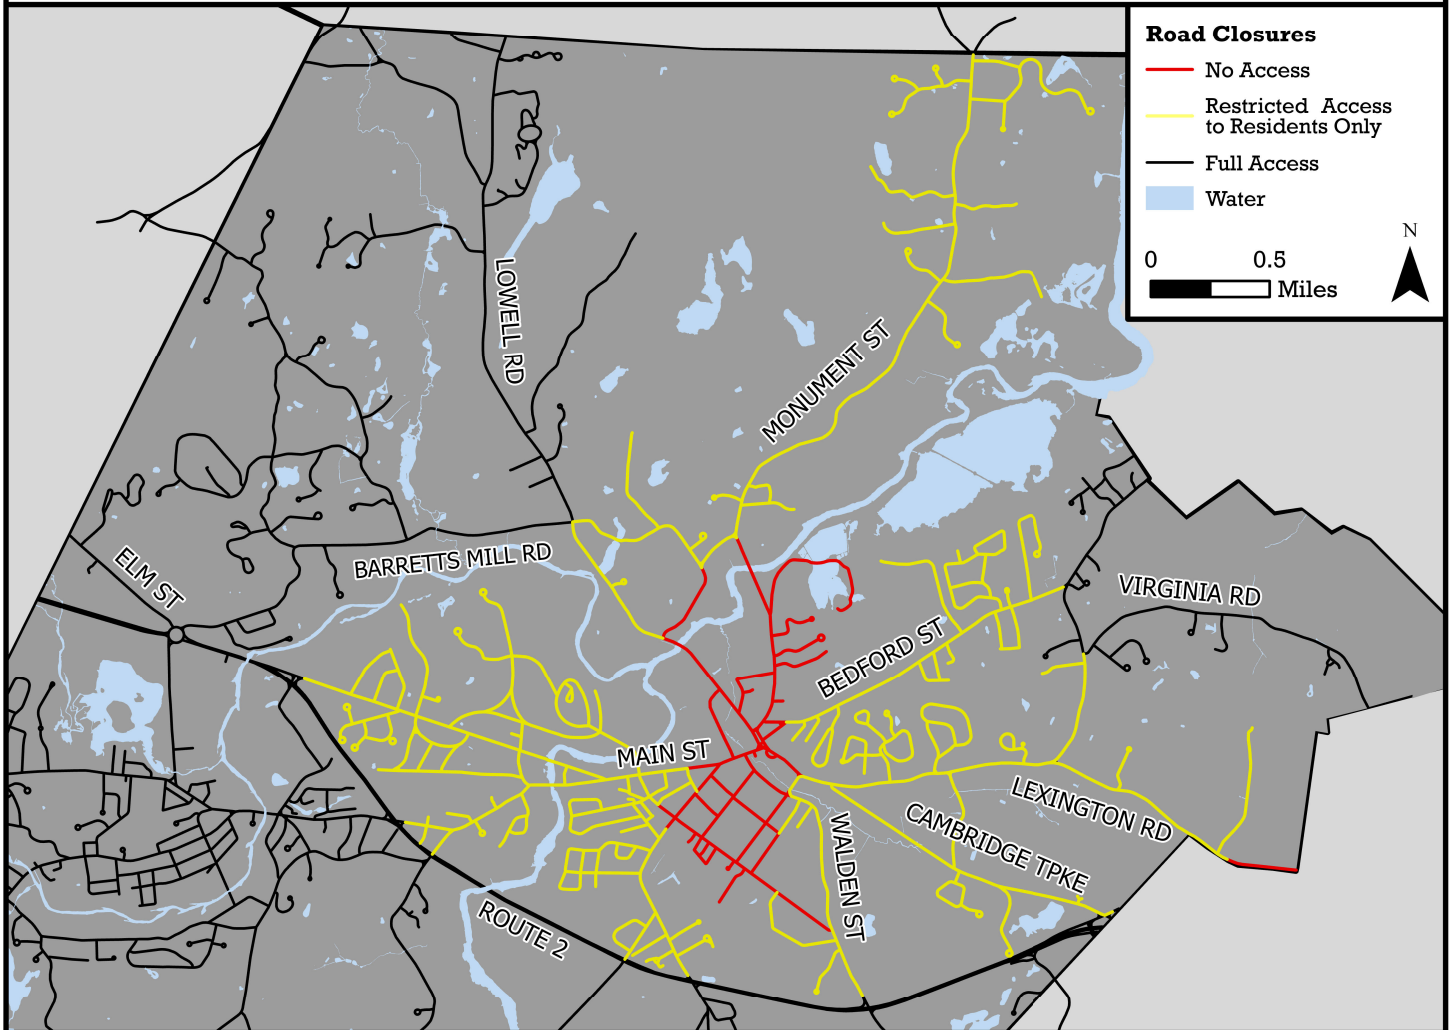

# 250<sup>th</sup> Patriots Day Anniversary - Concord Road Closures

\* Closures start Friday, April 18<sup>th</sup> at 6pm & re-open Saturday, April 19<sup>th</sup> at 11pm.  
 \*\* Required access after road closures needs to be communicated with police.

### NO ACCESS

BARTLETT HILL RD  
 BEDFORD ST  
 BOW ST  
 CHURCH GREEN  
 COURT LN  
 DEVENS ST  
 EVERETT ST  
 FIELDING ST  
 GREAT MEADOWS RD  
 HEYWOOD ST  
 HUBBARD ST  
 INDEPENDENCE CT  
 KEYES RD  
 LANG ST  
 LAUREL ST  
 LEXINGTON RD  
 LIBERTY ST  
 LOWELL RD (partial)  
 MAIN ST  
 MARTIN RD  
 MONUMENT SQ  
 MONUMENT ST  
 MUNROE PL  
 RIPLEY HILL RD  
 STOW ST  
 SUDBURY RD

THOREAU CT  
 THOREAU ST  
 UNION ST  
 WALDEN ST  
 WALDEN TER  
 WILLOW ST  
 WINDMILL HILL RD