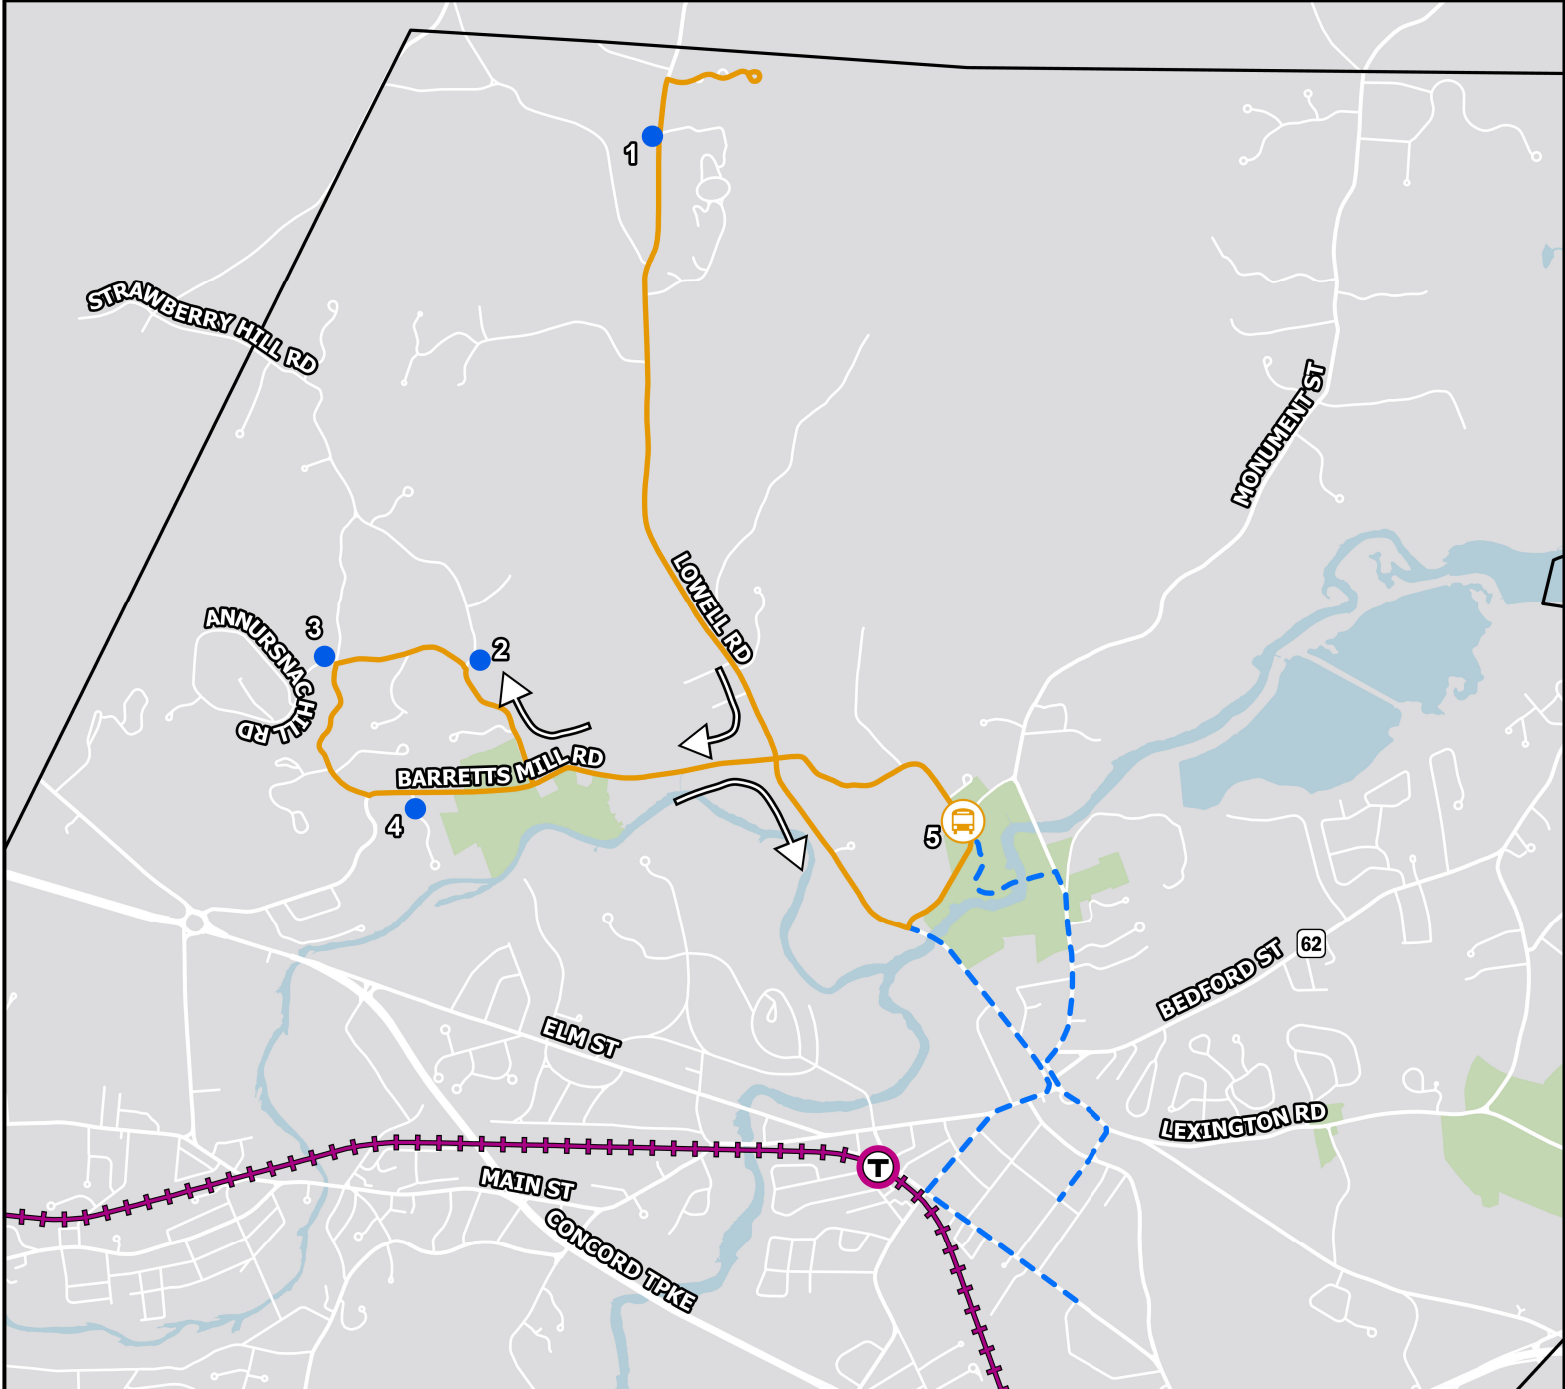

250th Shuttle: Middlesex School - NPS Visitor Center

Saturday, April 19th, 2025, 6 AM - 9 PM

Route begins at Lowell Rd @ Pratt Ln with stops at Strawberry Hill Rd @ Annursnac Hill Rd, College Rd @ Annursnac Hill Rd, and Barretts Mill Rd @ Lee Dr. The shuttle will make all stops on the return journey.

- Shuttle Dropoff
- Shuttle Route
- Town Boundary
- Concord Station

- Fitchburg Commuter Rail Line
- Parade Route

Shuttle Stops

- 1 - Lowell Rd @ Pratt Ln
- 2 - Strawberry Hill Rd @ Annursnac Hill Rd
- 3 - College Rd @ Annursnac Hill Rd
- 4 - Barretts Mill Rd @ Lee Dr
- 5 - NPS Visitors Center

0.3
Miles