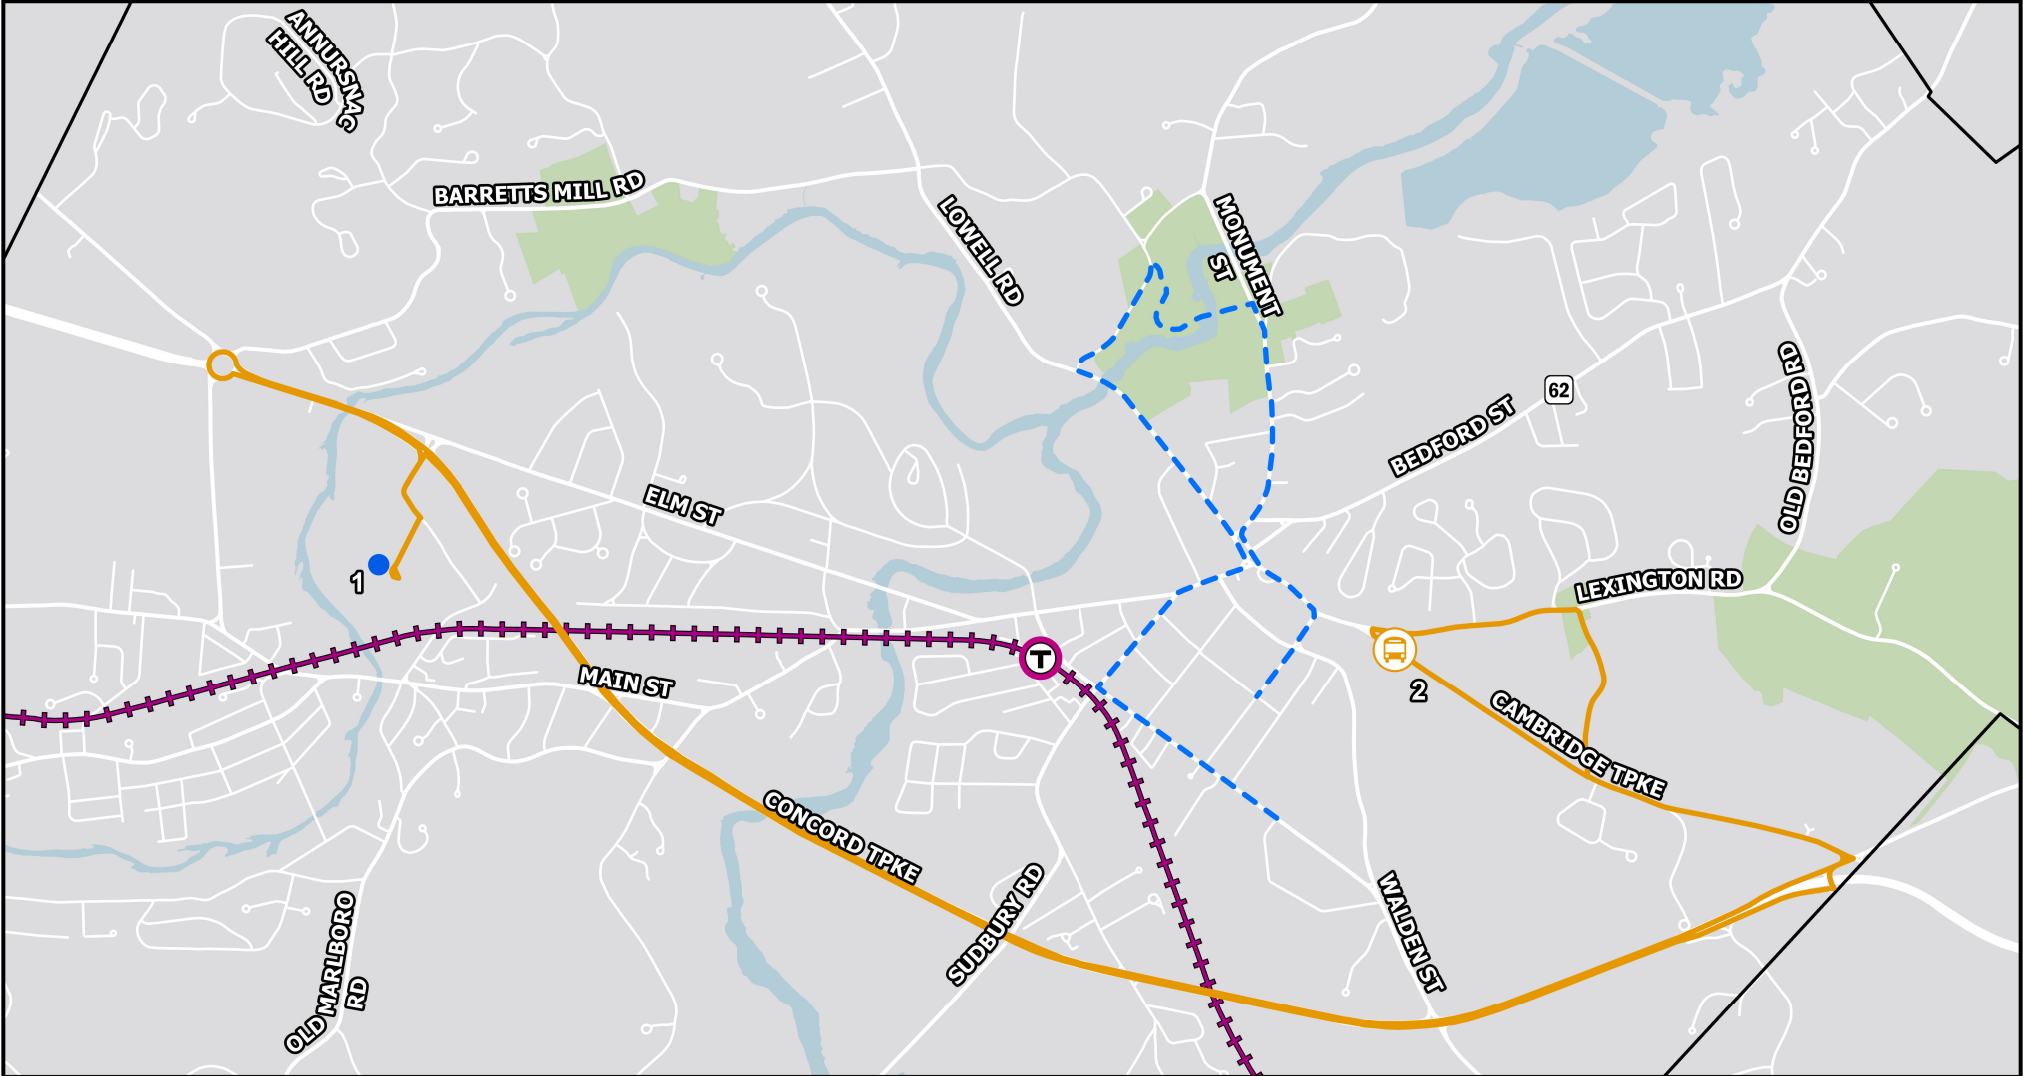

250th Shuttle: 300 Baker Avenue - Concord Museum

Saturday, April 19th, 2025, 6 AM - 9 PM

Route begins at the 300 Baker Avenue parking lot with no stops until the Concord Museum.

Shuttle Dropoff

Shuttle Route

Town Boundary

Concord Station

Fitchburg Commuter Rail Line

Parade Route

Shuttle Stops

1 - 300 Baker Avenue

2 - Concord Museum

0.5

Miles