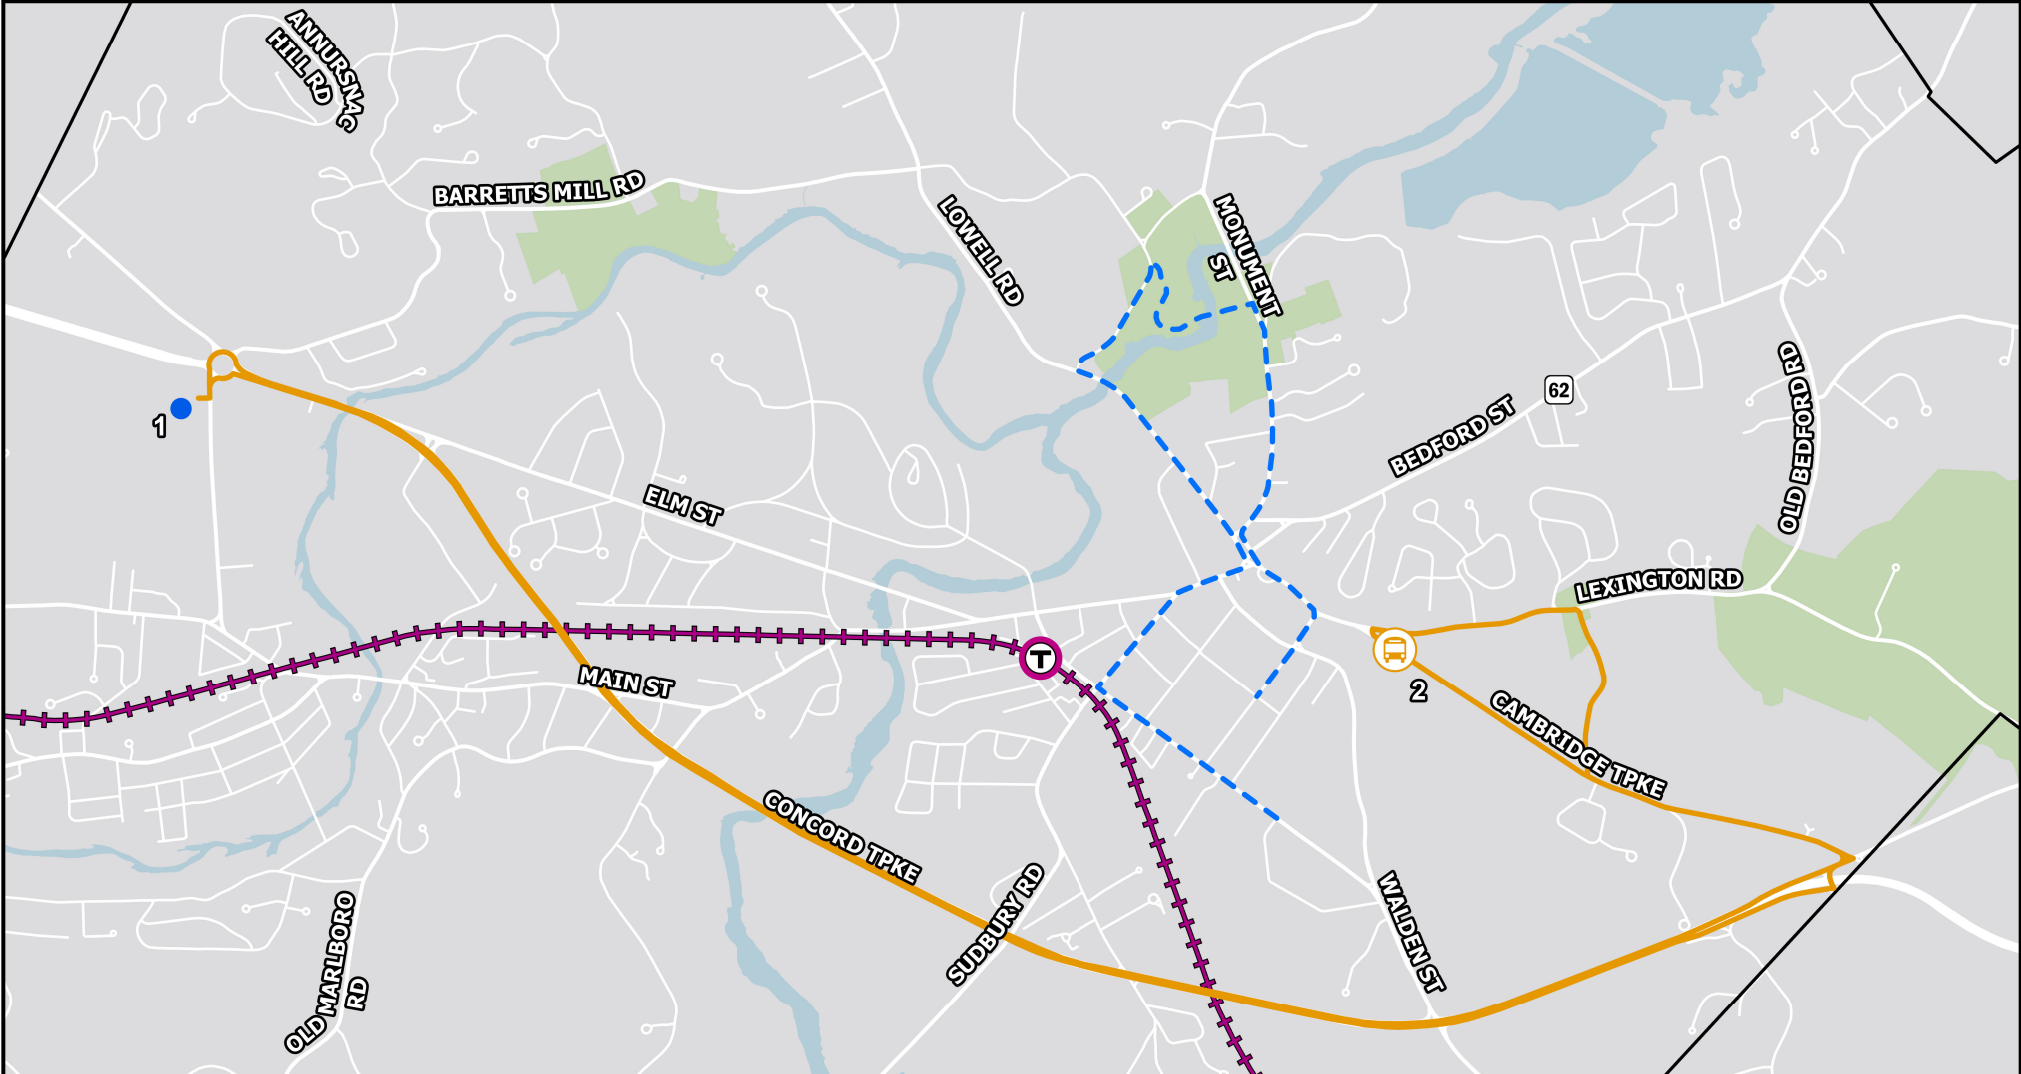

250th Shuttle: MCI Concord - Concord Museum

Saturday, April 19th, 2025, 6 AM - 9 PM

Route begins at the MCI Concord Parking lot with no stops until the Concord Museum.

Shuttle Dropoff

Shuttle Route

Town Boundary

Concord Station

Fitchburg Commuter Rail Line

Parade Route

Shuttle Stops

1 - MCI Concord Parking Lot

2 - Concord Museum

0.5

Miles