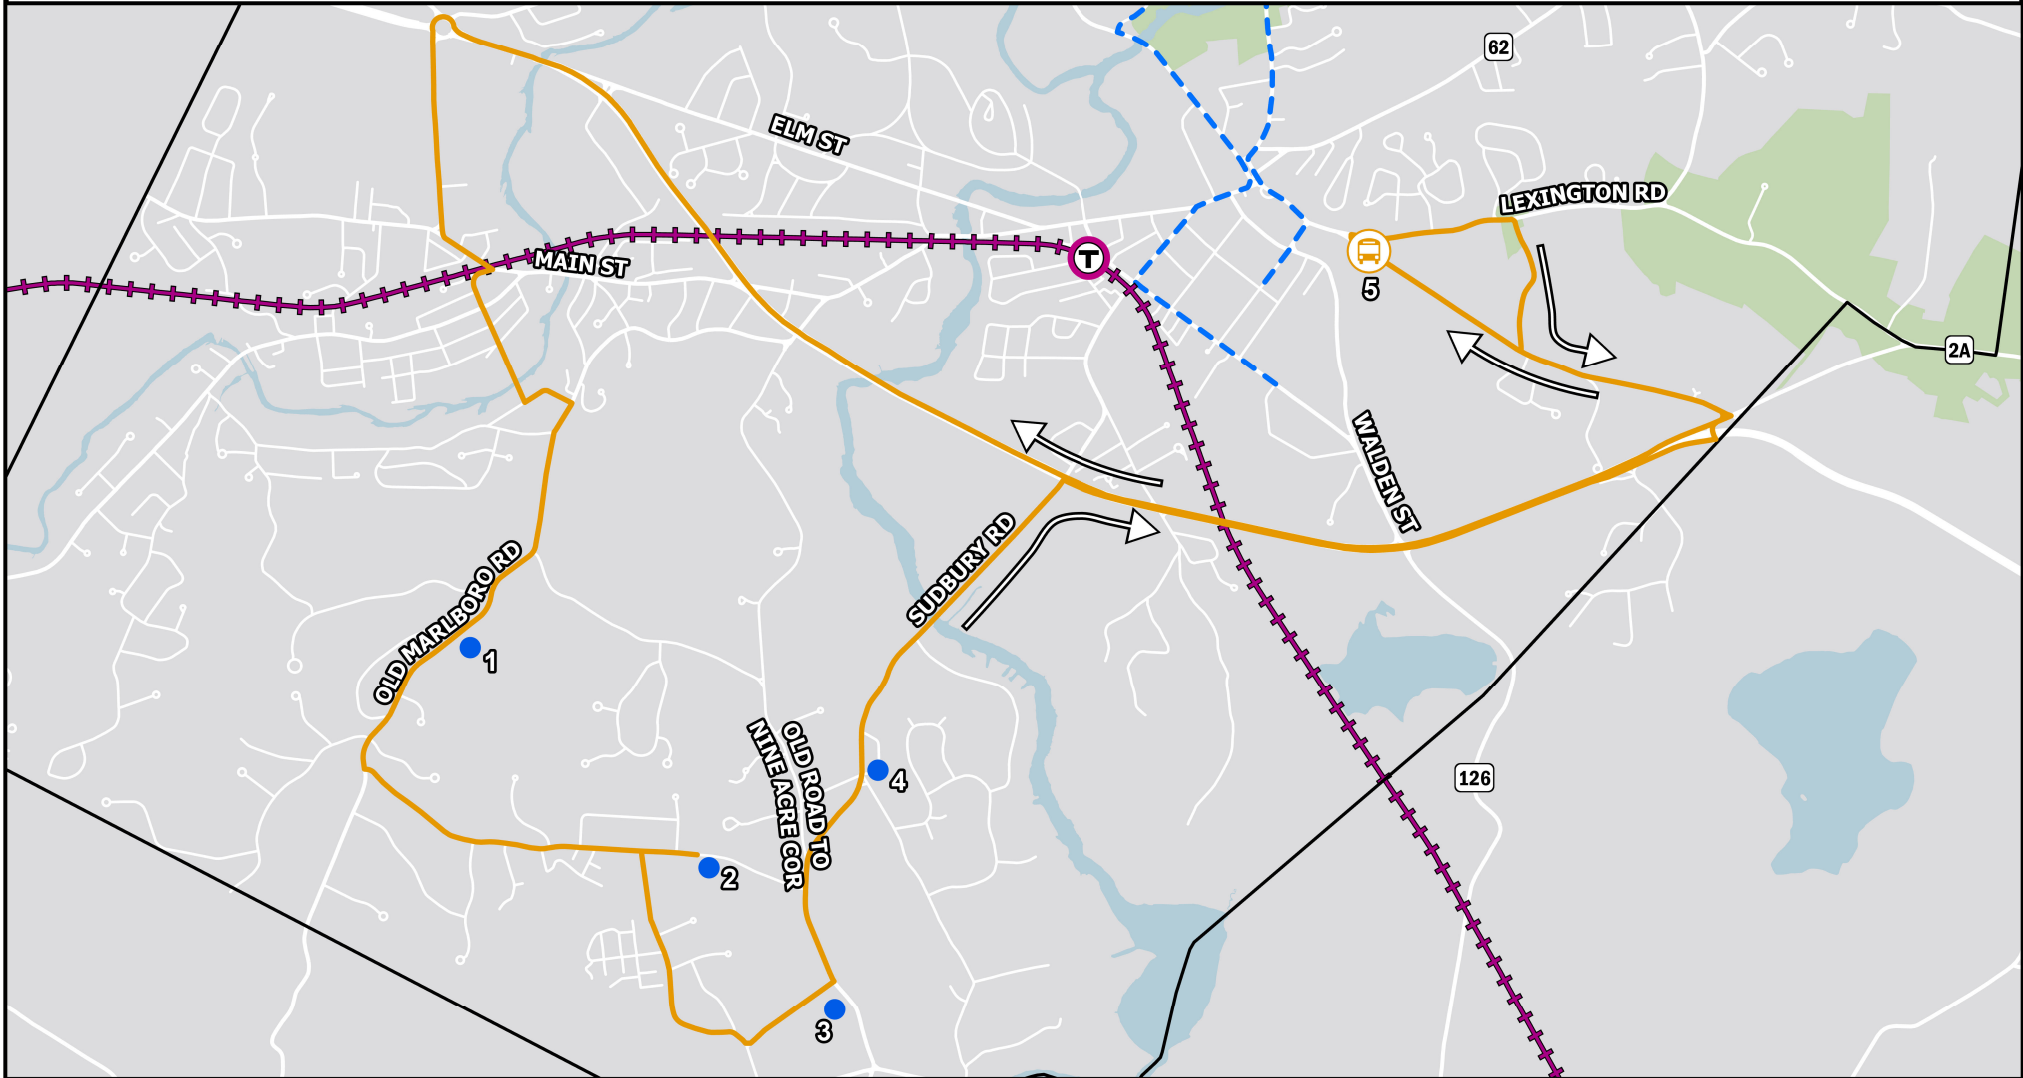

# 250th Shuttle: Concord Middle School - Concord Museum

Saturday, April 19th, 2025, 6 AM - 9 PM

Route begins at CMS, with stops at Willard School, Verrill Farm, and Oxbow Rd/Sudbury Rd junction.

Shuttle Dropoff

Shuttle Route

Town Boundary

Concord Station

Fitchburg Commuter Rail Line

Parade Route

### Shuttle Stops

- 1 - Concord Middle School
- 2 - Willard School
- 3 - Verrill Farm
- 4 - Oxbow Rd & Sudbury Rd
- 5 - Concord Museum