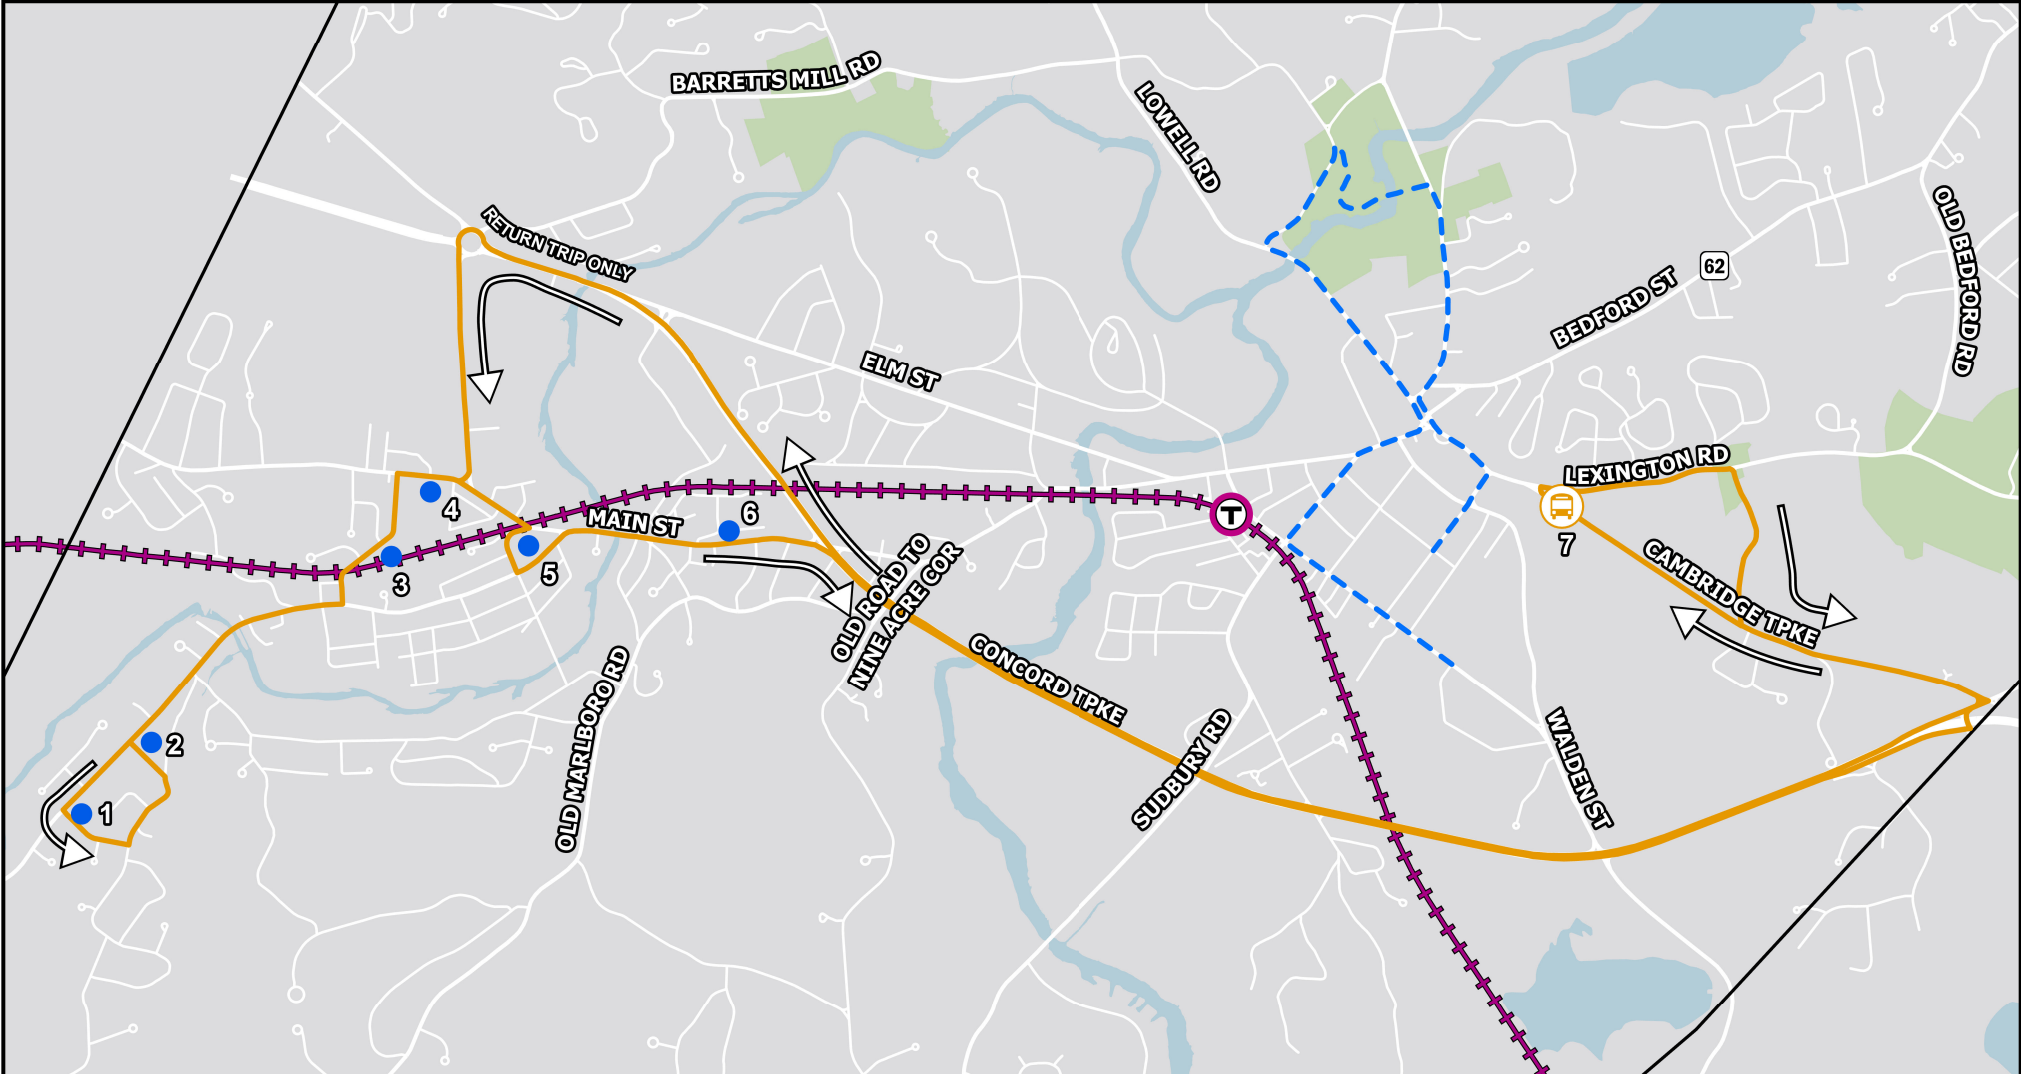

250th Shuttle: Thoreau Hills - Concord Museum

Saturday, April 19th, 2025, 6 AM - 9 PM

Route begins at Brook Trail Rd and Main St, with stops at Edgewood Rd/Main St, Conant St @ Concord Commons, Rideout, Harvey Wheeler Center, and 1024 Main St.

 Shuttle Dropoff

 Shuttle Route

 Town Boundary

 Concord Station

 Fitchburg Commuter Rail Line

 Parade Route

Shuttle Stops

- 1 - Brook Trail Rd @ Main St
- 2 - Edgewood Rd @ Main St
- 3 - Conant St @ Concord Commons
- 4 - Rideout Field
- 5 - Harvey Wheeler Center
- 6 - 1024 Main St

7 - Concord Museum

0.5
 Miles